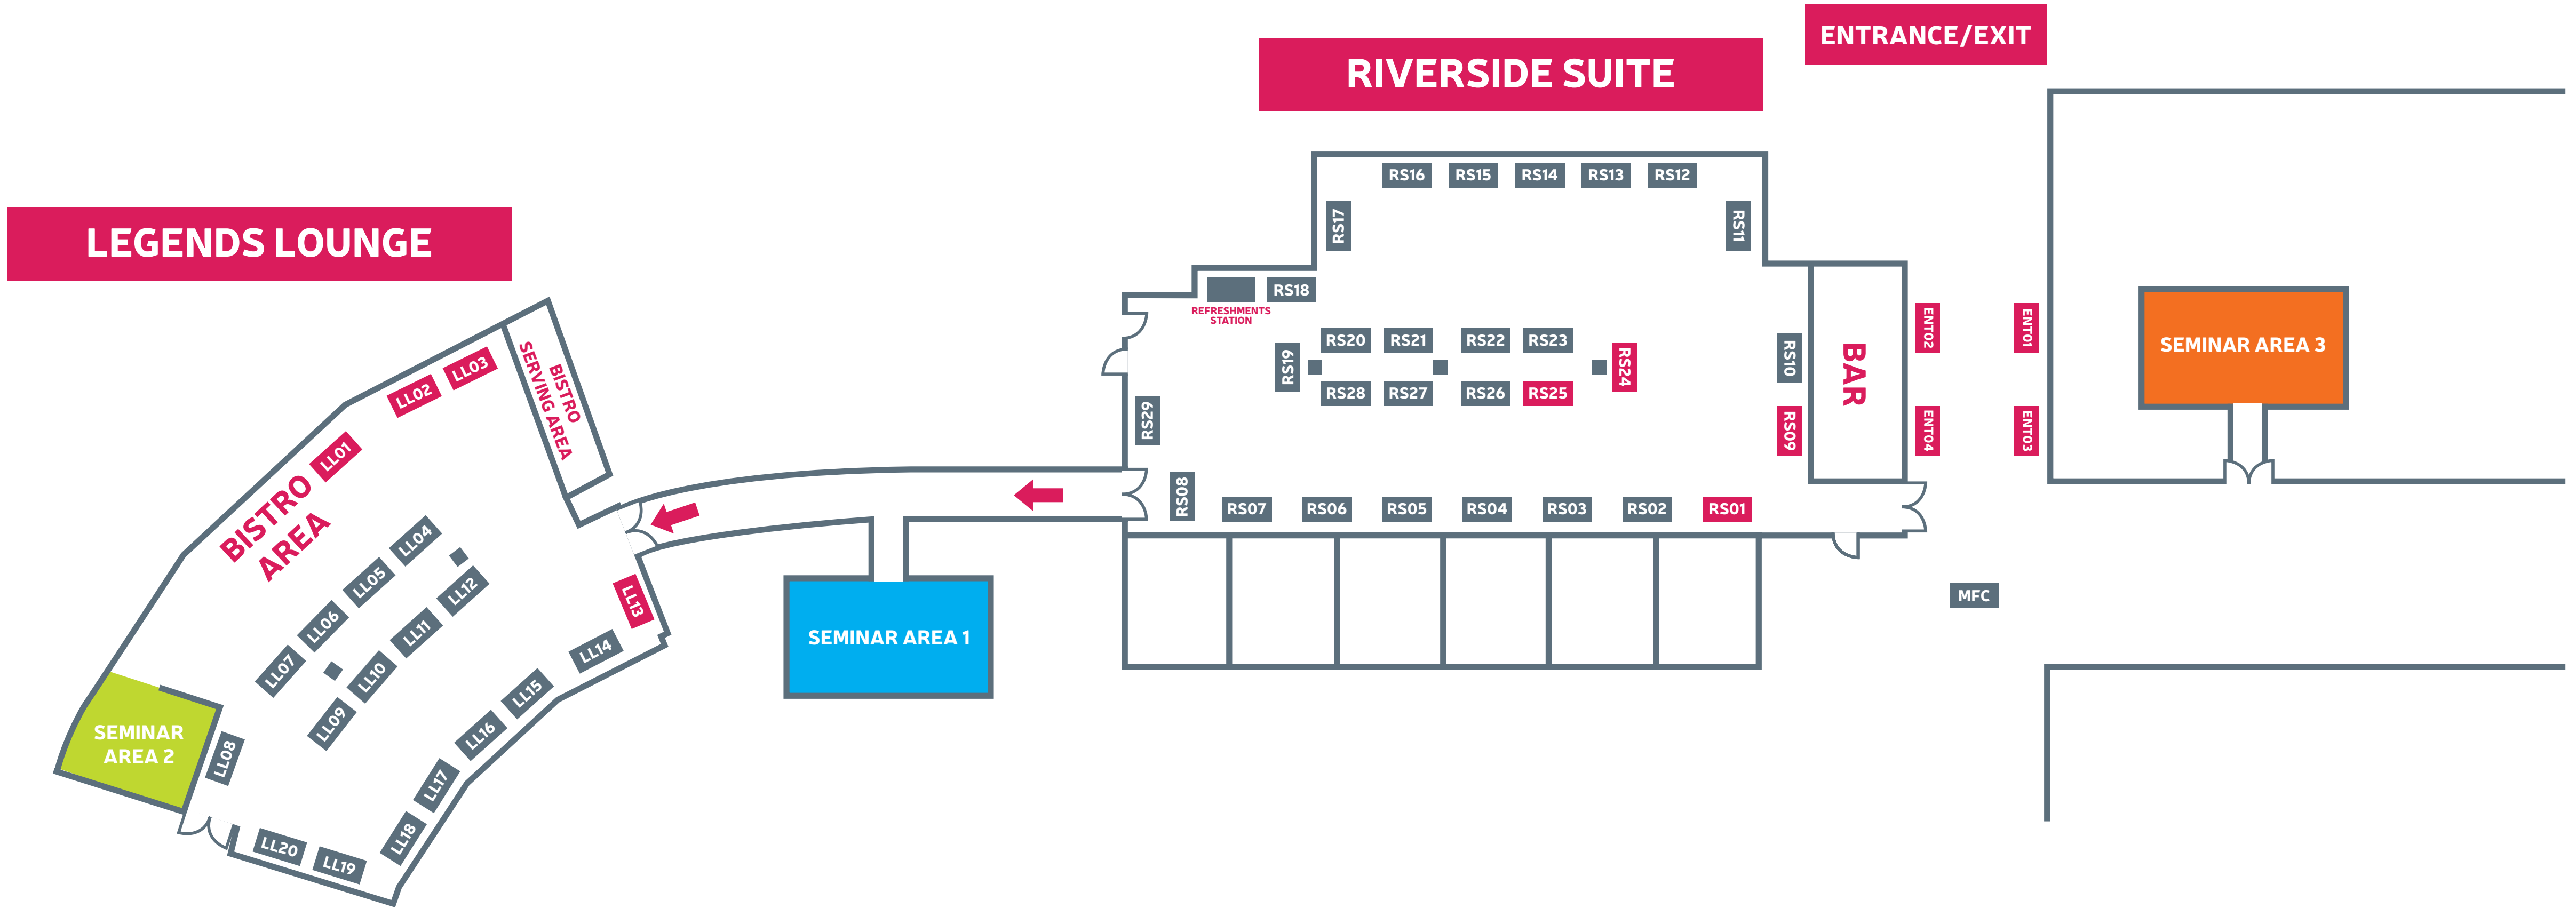

EXHIBITION AREA

WEDNESDAY 4TH OCTOBER 2017 - 10AM TIL 3PM

RIVERSIDE STADIUM, MIDDLESBROUGH

■ STANDARD STANDS: £150

■ PREMIUM STANDS: £200